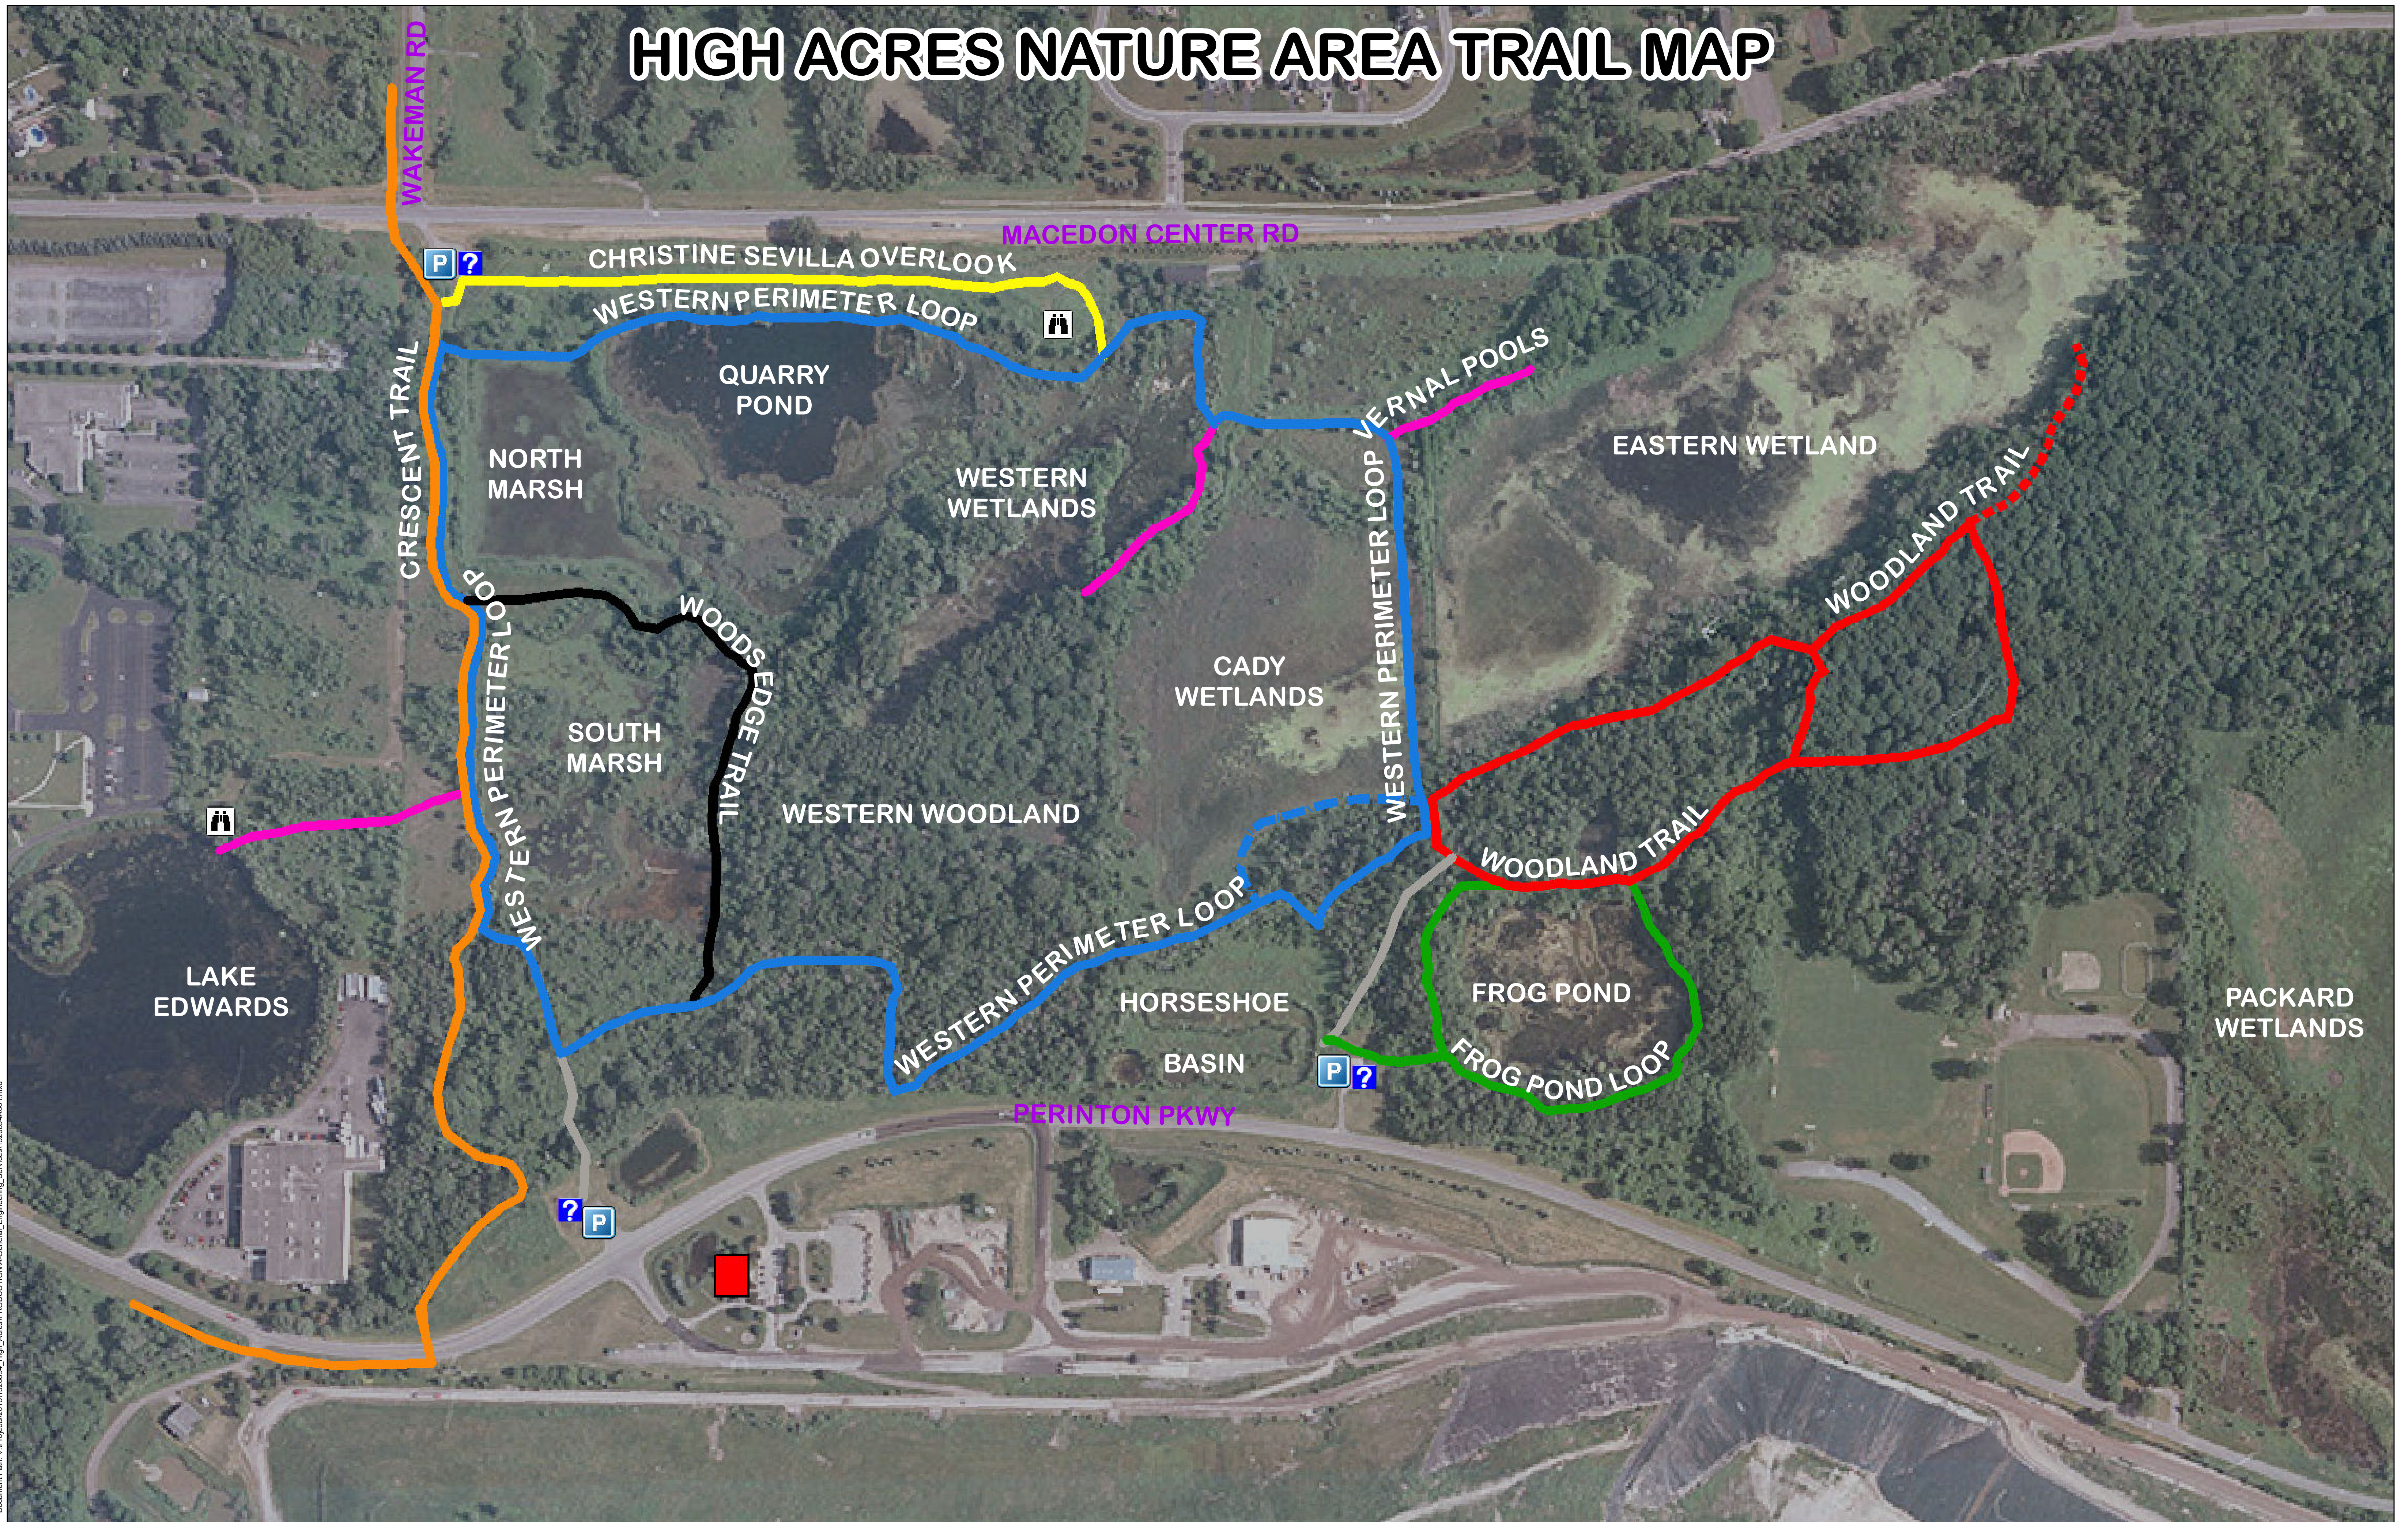

HIGH ACRES NATURE AREA TRAIL MAP

Document Path: V:\Projects\2015\1520894_High_Acres\PRODUCTION\General_Engineering_Services\1520894A01.mxd

LEGEND

PARKING

INFORMATION KIOSK

WM OFFICE

OVERLOOK