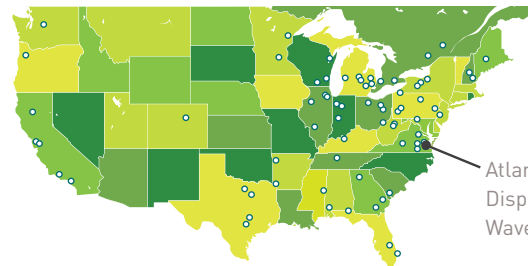

PRACTICES AND IMPACTS

- Four nest boxes were installed near grasslands to provide nesting habitat for eastern bluebirds.
- Two multi-unit nest boxes were installed near grasslands and wetlands habitats to provide nesting habitat for purple martins.
- Bat houses were placed near a wetlands habitat that supports night-flying insects by providing artificial roosting habitat and foraging opportunities for native Virginia bats.
- The team monitors nest boxes and bat houses at least monthly to check for occupancy and ascertain whether repairs or other maintenance is needed.
- Invasive bird species such as European starlings and house sparrows are removed from bluebird and purple martin nest boxes when found.
- Catch-and-release fishing events for employees are held at the fishing pond during the spring, summer and fall months.

WM has achieved WHC Certification for conservation programs across North America

Atlantic Waste Disposal, Waverly, Virginia