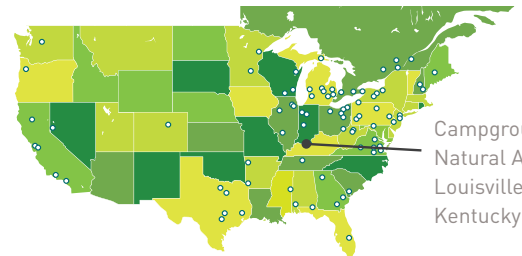

PRACTICES AND IMPACTS

- More than five acres of forest around the property are managed, including planting and expansion of the forest area, and the removal of invasive plants from established wooded area.
- Turfgrass groundcover on the closed landfills was replaced with native warm-season tallgrass prairie plants.
- Fourteen bluebird nest boxes, two wood duck boxes, a purple martin tower, a kestrel nest box and a raptor perch are managed for avian species.
- A pollinator garden within the grassland area is certified as a Monarch Waystation. The team also maintains bee hives, a bee block, a bee house and two pollinator hotels.
- Volunteer events are held regularly, during which employees assist with maintaining and monitoring the habitats and learning about environmental issues. Approximately 30 employees have participated in the activities each year since 2008.
- Community volunteers are also enlisted to help with project activities.

WM has WHC-certified programs across North America