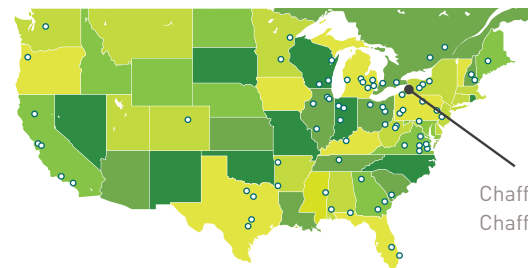

WHC CERTIFICATION CHAFFEE LANDFILL

For more than 30 years, WM has partnered with WHC (Wildlife Habitat Council) to enhance and protect thousands of acres to support sustainability programs, biodiversity initiatives and environmental education. By transforming land into certified wildlife habitats, WM is helping communities thrive. At Chaffee Landfill in Chaffee, New York, employees actively manage conservation projects focused on forests. **The conservation program at Chaffee Landfill has been WHC-certified since 2018.**

PRACTICES AND IMPACTS

- This site consists of roughly 500 acres where a portion is set aside as the Chaffee Wildlife Preserve. The preserve consists of a variety of habitats including remediation ponds, fields, shrubby areas and forests. The goal of this preserve is to attract an array of native plant and wildlife species to increase biodiversity in the surrounding area.
- The preserve is monitored four times a year through observational hikes throughout the site. Plant and wildlife visual and auditory observations are noted, and many of the same species are seen year after year.

WM has achieved WHC Certification for conservation programs across North America

Chaffee Landfill, Chaffee, New York

CONSERVATION PROJECTS

- FOREST
  Chaffee Wildlife Preserve

RESOURCES

sustainability.wm.com