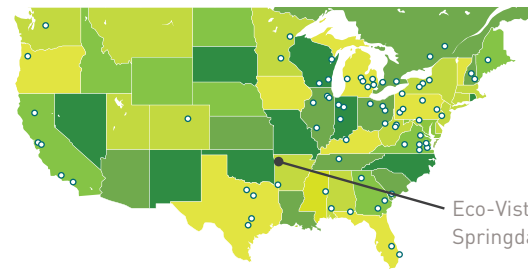

CONSERVATION PROJECTS

RESOURCES

sustainability.wm.com