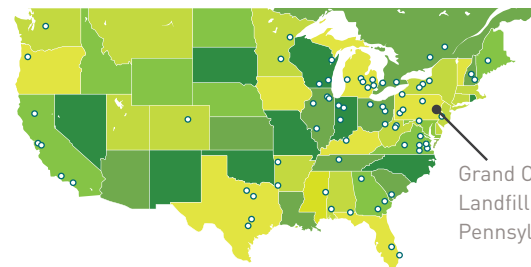

Grand Central Sanitary Landfill, Inc., Pen Argyl, Pennsylvania

GOLD STATUS

CONSERVATION PROJECTS

AVIAN

American Kestrels, Barn Owls, Bluebirds/Tree Swallow, Seagull Count

AWARENESS AND ENGAGEMENT

American Kestrel Banding Program, Songbird Banding, Creatures of the Night Program, Earth Day Festival, Nature Walks

GRASSLAND

Warm Season Grasslands

LANDSCAPED

Pollinator Garden

POLLINATORS

Butterflies and Bees

RESOURCES

sustainability.wm.com