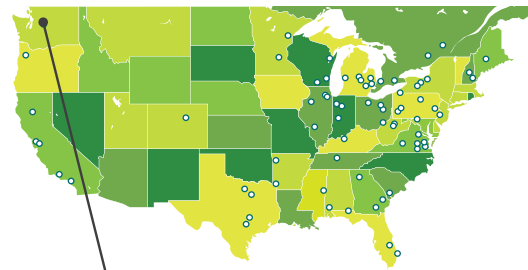

WHC CERTIFICATION

GREATER WENATCHEE REGIONAL LANDFILL AND RECYCLING CENTER

For more than 30 years, WM has partnered with WHC (Wildlife Habitat Council) to enhance and protect thousands of acres to support sustainability programs, biodiversity initiatives and environmental education. By transforming land into certified wildlife habitats, WM is helping communities thrive. At Greater Wenatchee Regional Landfill and Recycling Center in East Wenatchee, Washington, employees actively manage a conservation project focused on deserts. **The conservation program at Greater Wenatchee Regional Landfill and Recycling Center has been WHC-certified since 2010.**

PRACTICES AND IMPACTS

- The team has been monitoring American kestrels in and near nest boxes on-site for over a decade. Over time, kestrels of all ages have been consistently documented on landfill property.
- Knapweed is actively monitored throughout the year, and past attempts to control it include the release of knapweed weevil as an alternative to chemical controls. Reduction to the percentage of land area covered by knapweed will be slow, given that knapweed is notoriously difficult to extirpate because minimal disturbance encourages seeding.
- Following the impacts of wildfire in 2021, habitat improvements planned for the near future include reseeding of native plants and replacement of a damaged nest box.

WM has achieved WHC Certification for conservation programs across North America

Greater Wenatchee Regional Landfill and Recycling Center, East Wenatchee, Washington

CONSERVATION PROJECTS

DESERT

Greater Wenatchee Regional Landfills Desert Parcel