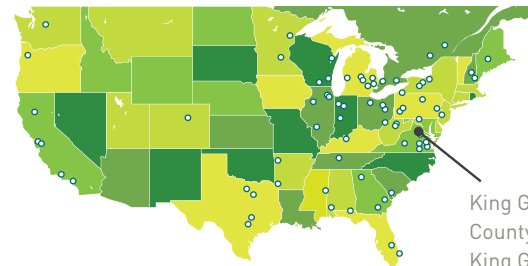

WHC CERTIFICATION KING GEORGE COUNTY LANDFILL

For more than 30 years, WM has partnered with WHC (Wildlife Habitat Council) to enhance and protect thousands of acres to support sustainability programs, biodiversity initiatives and environmental education. By transforming land into certified wildlife habitats, WM is helping communities thrive. At King George County Landfill in King George, Virginia, employees actively manage conservation projects focused on awareness and engagement, birds, landscaped habitats and reptiles and amphibians. **The conservation program at King George County Landfill has been WHC-certified since 2009.**

WM has achieved WHC Certification for conservation programs across North America

King George County Landfill, King George, Virginia

GOLD STATUS

CONSERVATION PROJECTS

AVIAN

Purple Martin Monitoring, Bluebird Monitoring