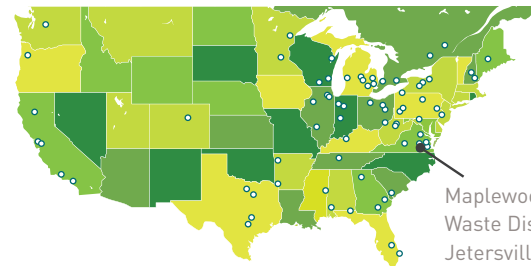

Maplewood Recycling and Waste Disposal Facility, Jetersville, Virginia

CONSERVATION PROJECTS

AVIAN
Maplewood Purple Martins

BATS
Maplewood Bats

RESOURCES

sustainability.wm.com