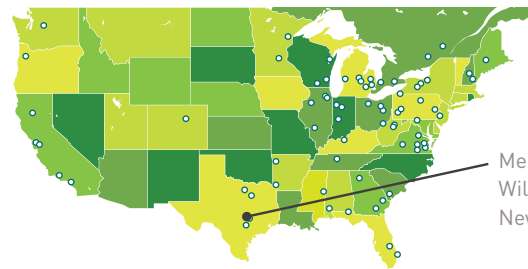

WHC CERTIFICATION MESQUITE CREEK WILDLIFE HABITAT AREA

For more than 30 years, WM has partnered with WHC (Wildlife Habitat Council) to enhance and protect thousands of acres to support sustainability programs, biodiversity initiatives and environmental education. By transforming land into certified wildlife habitats, WM is helping communities thrive. At Mesquite Creek Wildlife Habitat Area in New Braunfels, Texas, employees actively manage conservation projects focused on wetlands and waterbodies. **The conservation program at Mesquite Creek Wildlife Habitat Area has been WHC-certified since 2010.**

PRACTICES AND IMPACTS

- Marsh monitoring surveys are conducted using Cornell Lab of Ornithology protocols.
- A diverse mix of native trees, shoreline plants and aquatic plants, along with various wildflowers and grasses, was planted in Bubba's Wetlands.
- Basking logs, brush piles and a floating island were installed in the wetland to provide turtle habitat.
- Team members actively monitor and manage the wetland habitat to ensure a native species composition.

WM has achieved WHC Certification for conservation programs across North America

Mesquite Creek Wildlife Habitat Area, New Braunfels, Texas

CONSERVATION PROJECTS

WETLANDS AND WATER BODIES
Bubba's Wetlands

RESOURCES

sustainability.wm.com