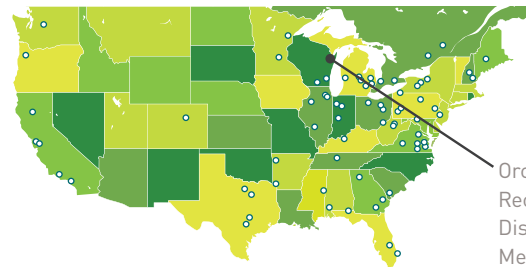

RESOURCES

sustainability.wm.com

WM has achieved WHC Certification for conservation programs across North America

Orchard Ridge Recycling and Disposal Facility, Menomonee Falls, Wisconsin

GOLD STATUS

CONSERVATION PROJECTS