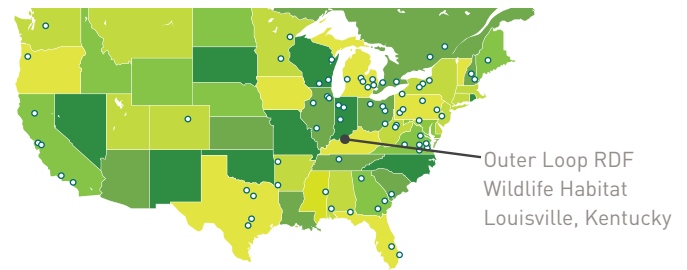

WM has achieved WHC Certification for conservation programs across North America