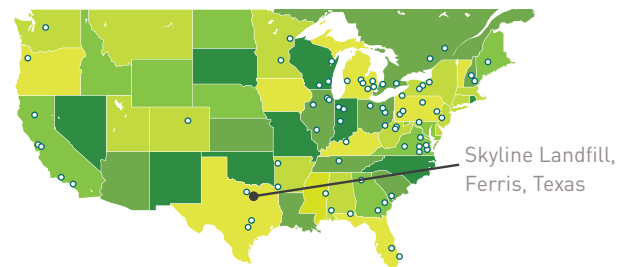

PRACTICES AND IMPACTS

- The team created a 1.5-acre Outdoor Learning Center to engage youth in environmental education on-site. Tour groups visit the landfill to learn about wildlife habitat, while also learning about the renewable natural gas facility that collects landfill gas produced from decomposition to produce pipeline-quality renewable natural gas.
- The former “brick pits” area was restored with native vegetation to provide additional riparian buffer area for the wetlands.
- Vegetation around the mitigation wetland is maintained through rotational mowing.
- Nest boxes for wood ducks and nesting gourds for purple martins are maintained to provide nesting sites around wetlands areas.
- Native landscaping provides food sources for birds, pollinators and other wildlife.

WM has achieved WHC Certification for conservation programs across North America

CONSERVATION PROJECTS

LANDSCAPED
Landscaped-Pollinator Project

OTHER HABITATS
Recertification Project No. 2: Enhancements to Former Brick Pits Project
Recertification Project No. 4: Development of an Outdoor Learning Center (OLC) Project

WETLANDS AND WATER BODIES
Recertification Project No. 3: Enhancements to a Wetland Mitigation Area Project

RESOURCES

sustainability.wm.com