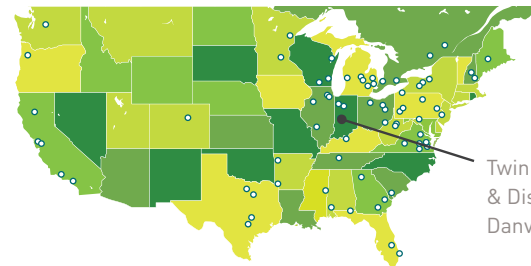

PRACTICES AND IMPACTS

- The team planted a variety of native grassland species in the habitat with the goal of restoring the native prairie plant community. Many of the plants selected are ones that attract native pollinator species. The team also periodically clears invasive species from the habitat to ensure success of the native plant community.
- In partnership with the Danville Parks and Recreation Department and the Indiana Department of Natural Resources, the team facilitates a yearly community engagement and education program for adult learners, the Indiana Master Naturalist (IMN) program. The team hosts the participants and specialists for educational activities, including in-habitat activities on the property. The team also leads volunteer projects with the IMN program where participants assist with habitat improvement. Before these opportunities were implemented, the state of Indiana had identified a lack of educational partners in the central part of the state.

WM has achieved WHC Certification for conservation programs across North America

Twin Bridges Recycling & Disposal Facility
Danville, Illinois

GOLD STATUS

CONSERVATION PROJECTS

AWARENESS AND ENGAGEMENT

Master Naturalist, Girl and Boy Scout Projects

FOREST

Twin Bridges Forested Area

GRASSLAND

Twin Bridges Prairie & Food Plot Areas

WETLANDS AND WATER BODIES

Twin Bridges Pond Areas, Twin Bridges Wetland Areas

RESOURCES

sustainability.wm.com