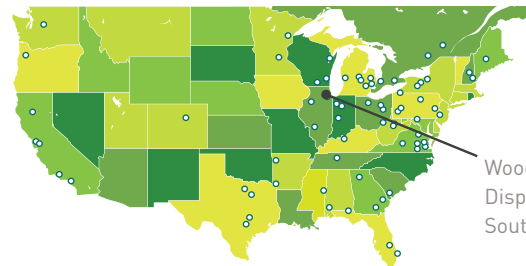

PRACTICES AND IMPACTS

- The capped landfill has become an ideal site for grasslands that the team mows periodically in an attempt to suppress woody species establishment.
- The boundary areas of this parcel of land also support wetlands that the project team hopes will host frogs, snakes and other wetland species. To support this goal, the team has installed PVC pipes to attract and house frogs and has placed cover boards on the ground to provide protection for snakes.
- To support local bluebird populations, the site features bluebird boxes that the team monitors during the breeding season.
- A purple martin house is located on-site to encourage purple martins to nest in the habitat.
- Habitat for raptors such as the red-tailed hawk are located within the old landfill property. Rotational or seasonal mowing of grasslands, as well as added brush piles, promotes use by small mammals that are prey for raptors.
- Ten wood duck next boxes are located on the property within the wetland area.

WM has achieved WHC Certification for conservation programs across North America

Woodland Recycling and Disposal Facility
South Elgin, Indiana

GOLD STATUS

CONSERVATION PROJECTS

AVIAN

Bluebird, Purple Martin, Red-Tailed Hawk, Wood Duck

BATS

Brown Bats

GRASSLAND

Grassland

REPTILES AND AMPHIBIANS

Tree Frog and Snakes

WETLANDS AND WATER BODIES

Wetlands

RESOURCES

sustainability.wm.com