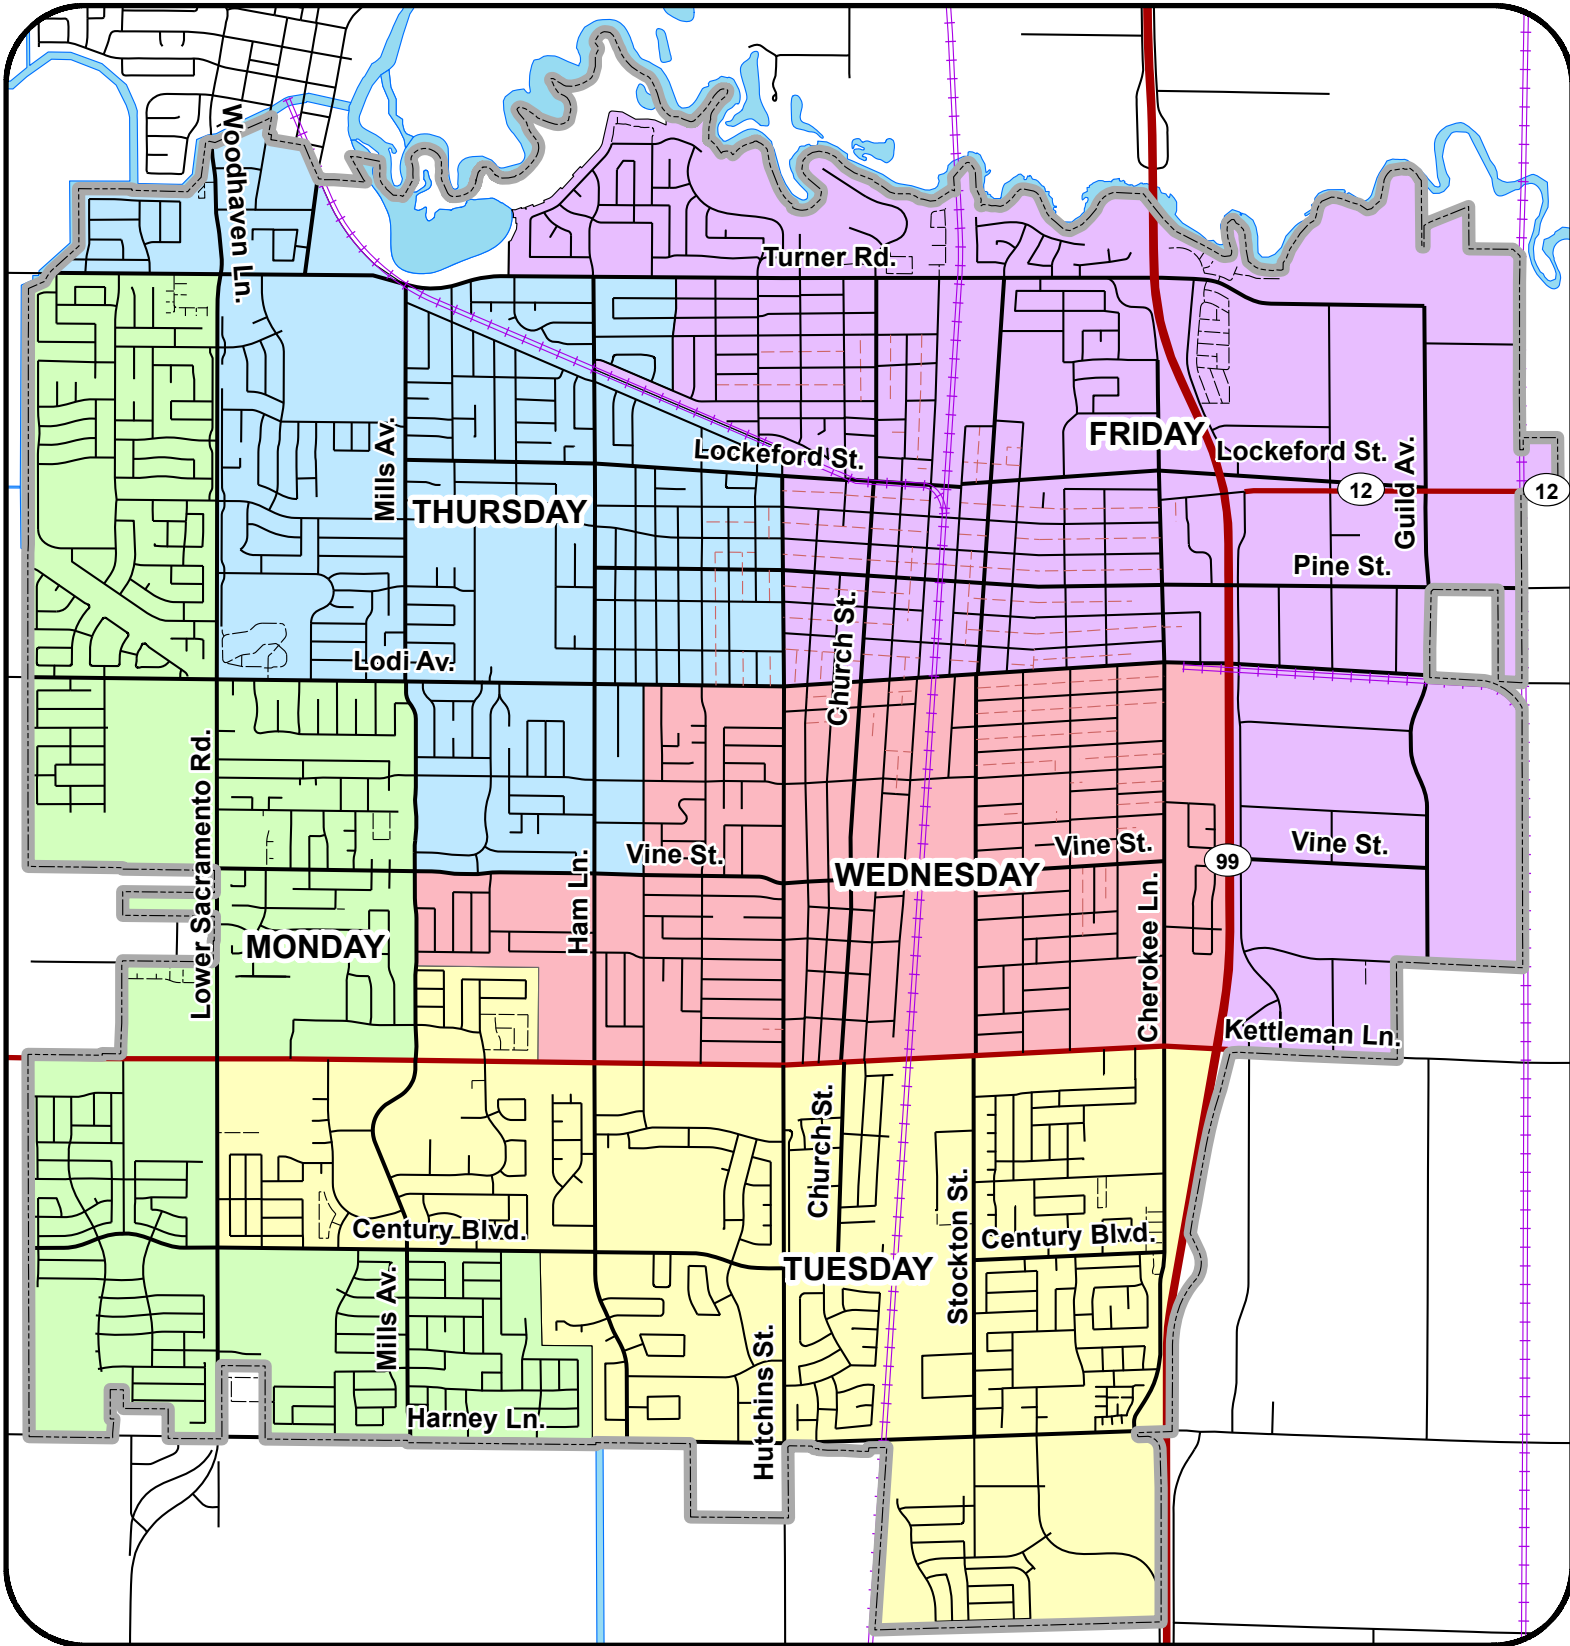

CITY OF LODI

PUBLIC WORKS DEPARTMENT

GARBAGE PICKUP DAYS

- MONDAY
- TUESDAY
- WEDNESDAY
- THURSDAY
- FRIDAY