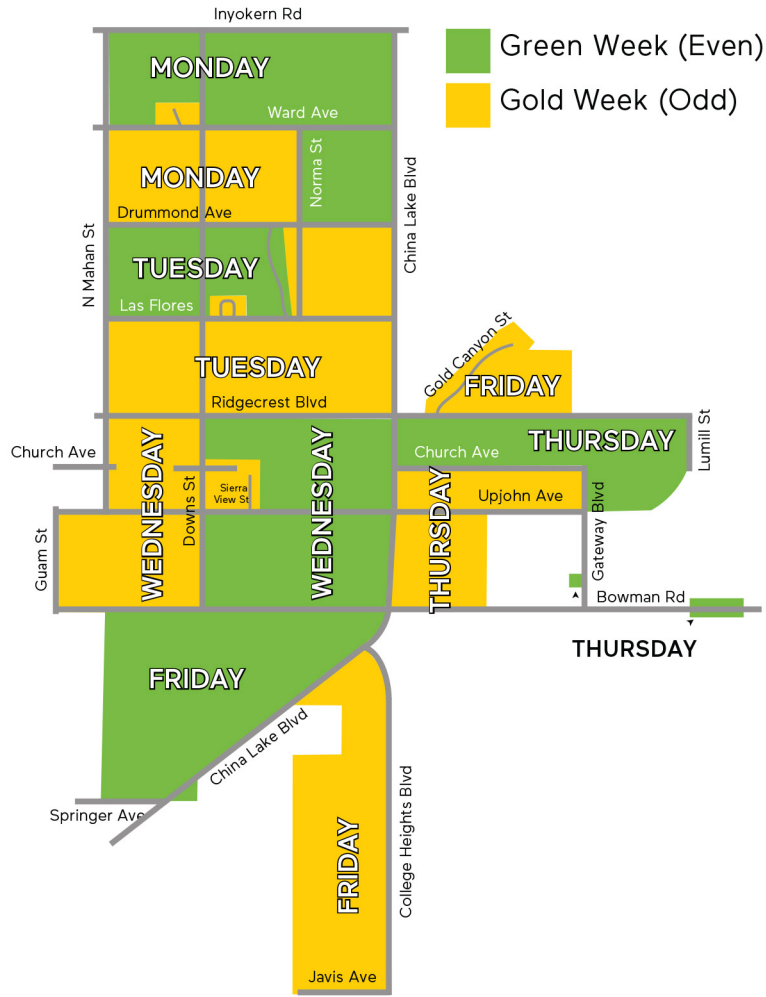

City of Ridgecrest 2025 Collection Schedule

Every-Other-Week Trash and Recycling Collection

- Find your bordering street on the adjacent map to determine if your trash and recycling will be picked up on the Green or Gold weeks.
- Your every other week trash and recycling collection occurs on your regularly scheduled service day on the Green or Gold weeks of the calendar on the back of this page.

Weekly Organics Collection

Organics will be collected weekly on your scheduled collection day.

Recycle Right

WM and City of Ridgecrest are working together to help residents get back to the basics of recycling with our Recycle Right program.

Recycle empty and dry bottles, cans, paper and cardboard.

Keep food and liquid out of your recycling.

No loose plastic bags and no bagged recyclables.

Observed 2025 Holidays

WM observes the following holidays. If the holiday falls on a week day (Monday through Friday), service will be delayed by one day for the remainder of the week. If it falls on a weekend day (Saturday or Sunday), there will be no delay in service.

City of Ridgecrest 2025 Collection Schedule

January 2025

S	M	T	W	T	F	S
			1	2	3	4
5	6	7	8	9	10	11
12	13	14	15	16	17	18
19	20	21	22	23	24	25
26	27	28	29	30	31	

February 2025

S	M	T	W	T	F	S
						1
2	3	4	5	6	7	8
9	10	11	12	13	14	15
16	17	18	19	20	21	22
23	24	25	26	27	28	