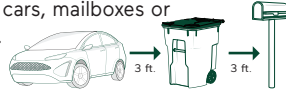

Your collection days **WILL NOT** change.

To learn more and review your collection schedule, visit [ftlcity.info/wm](http://ftlcity.info/wm).

**IMPORTANT CART PLACEMENT INFORMATION**

Place your cart **curbside by 7 am** on the scheduled collection day (black cart/trash; blue cart/recycling; and green cart/yard waste).

Recycling and yard waste should be loose, not bagged. All items must be in the cart; no material will be collected outside the cart.

Cart must be **THREE (3) FEET** from parked cars, mailboxes or fencing with cart handles facing your home.